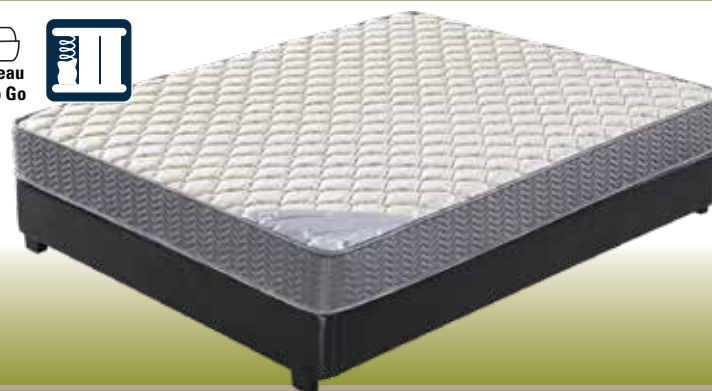

## Sleep Comfort

- Matelas 10" (26cm)
- Plateau Euro
- Ressorts continus
- Mousse ondulée haute densité
- Mattress 10" (26cm) • Euro Top
- Continuous coil innerspring
- Convolted foam • High Density foam

## Sleep Cozy

- MATELAS 20cm
- Mousse haute densité
- Ressorts ensachés
- MATTRESS 20cm
- HIGH DENSITY FOAM
- Pocket Coil Innerspring