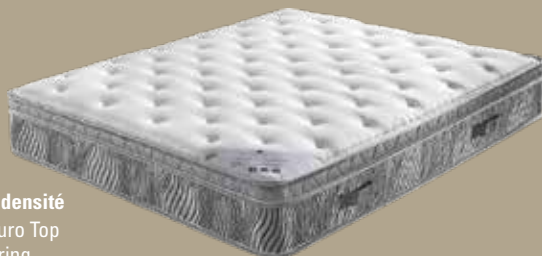

## Dream Scape

- 18cm Mousse haute densité
- 7" High Density Foam

Économique, Pratique et Confortable  
Economic, Practical and Comfortable

## Sleep Max

- 17cm Ressorts continus
- Hypoallergénique
- 7" Continuous Coil
- Hypoallergenic

## Sleep Comfort

- Matelas 10" (26cm)
- Plateau Euro
- Ressorts continus
- Mousse ondulée haute densité
- Mattress 10" (26cm) • Euro Top
- Continuous coil innerspring
- Convolted foam • High Density foam